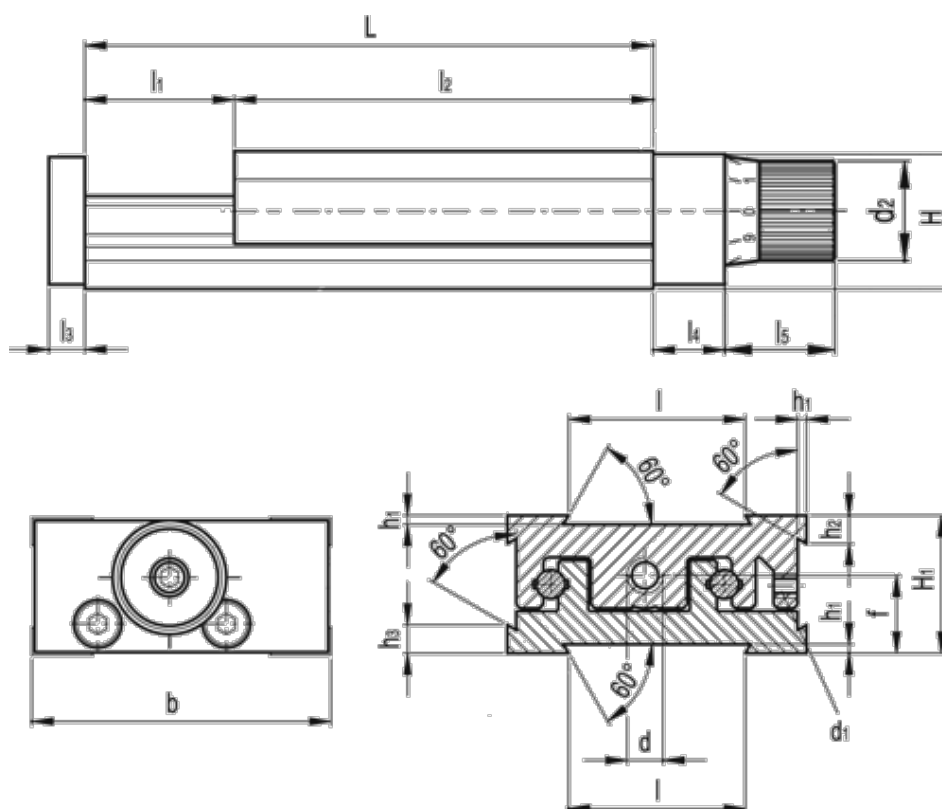

Article number: 20770030

Description: Adjustable slide unit
GN 900-120-185-25-D-1

Measures

b = 120	h2 = 13.8
d = M10x1	h3 = 13.8
d1 = M5	l = 80
d2 = 34	L - l1 = 185-25
f = 26.3	l2 = 160
H = 45.0	l3 = 10
h1 = 2.0	l4 = 18
H1 = 46	l5 = 34